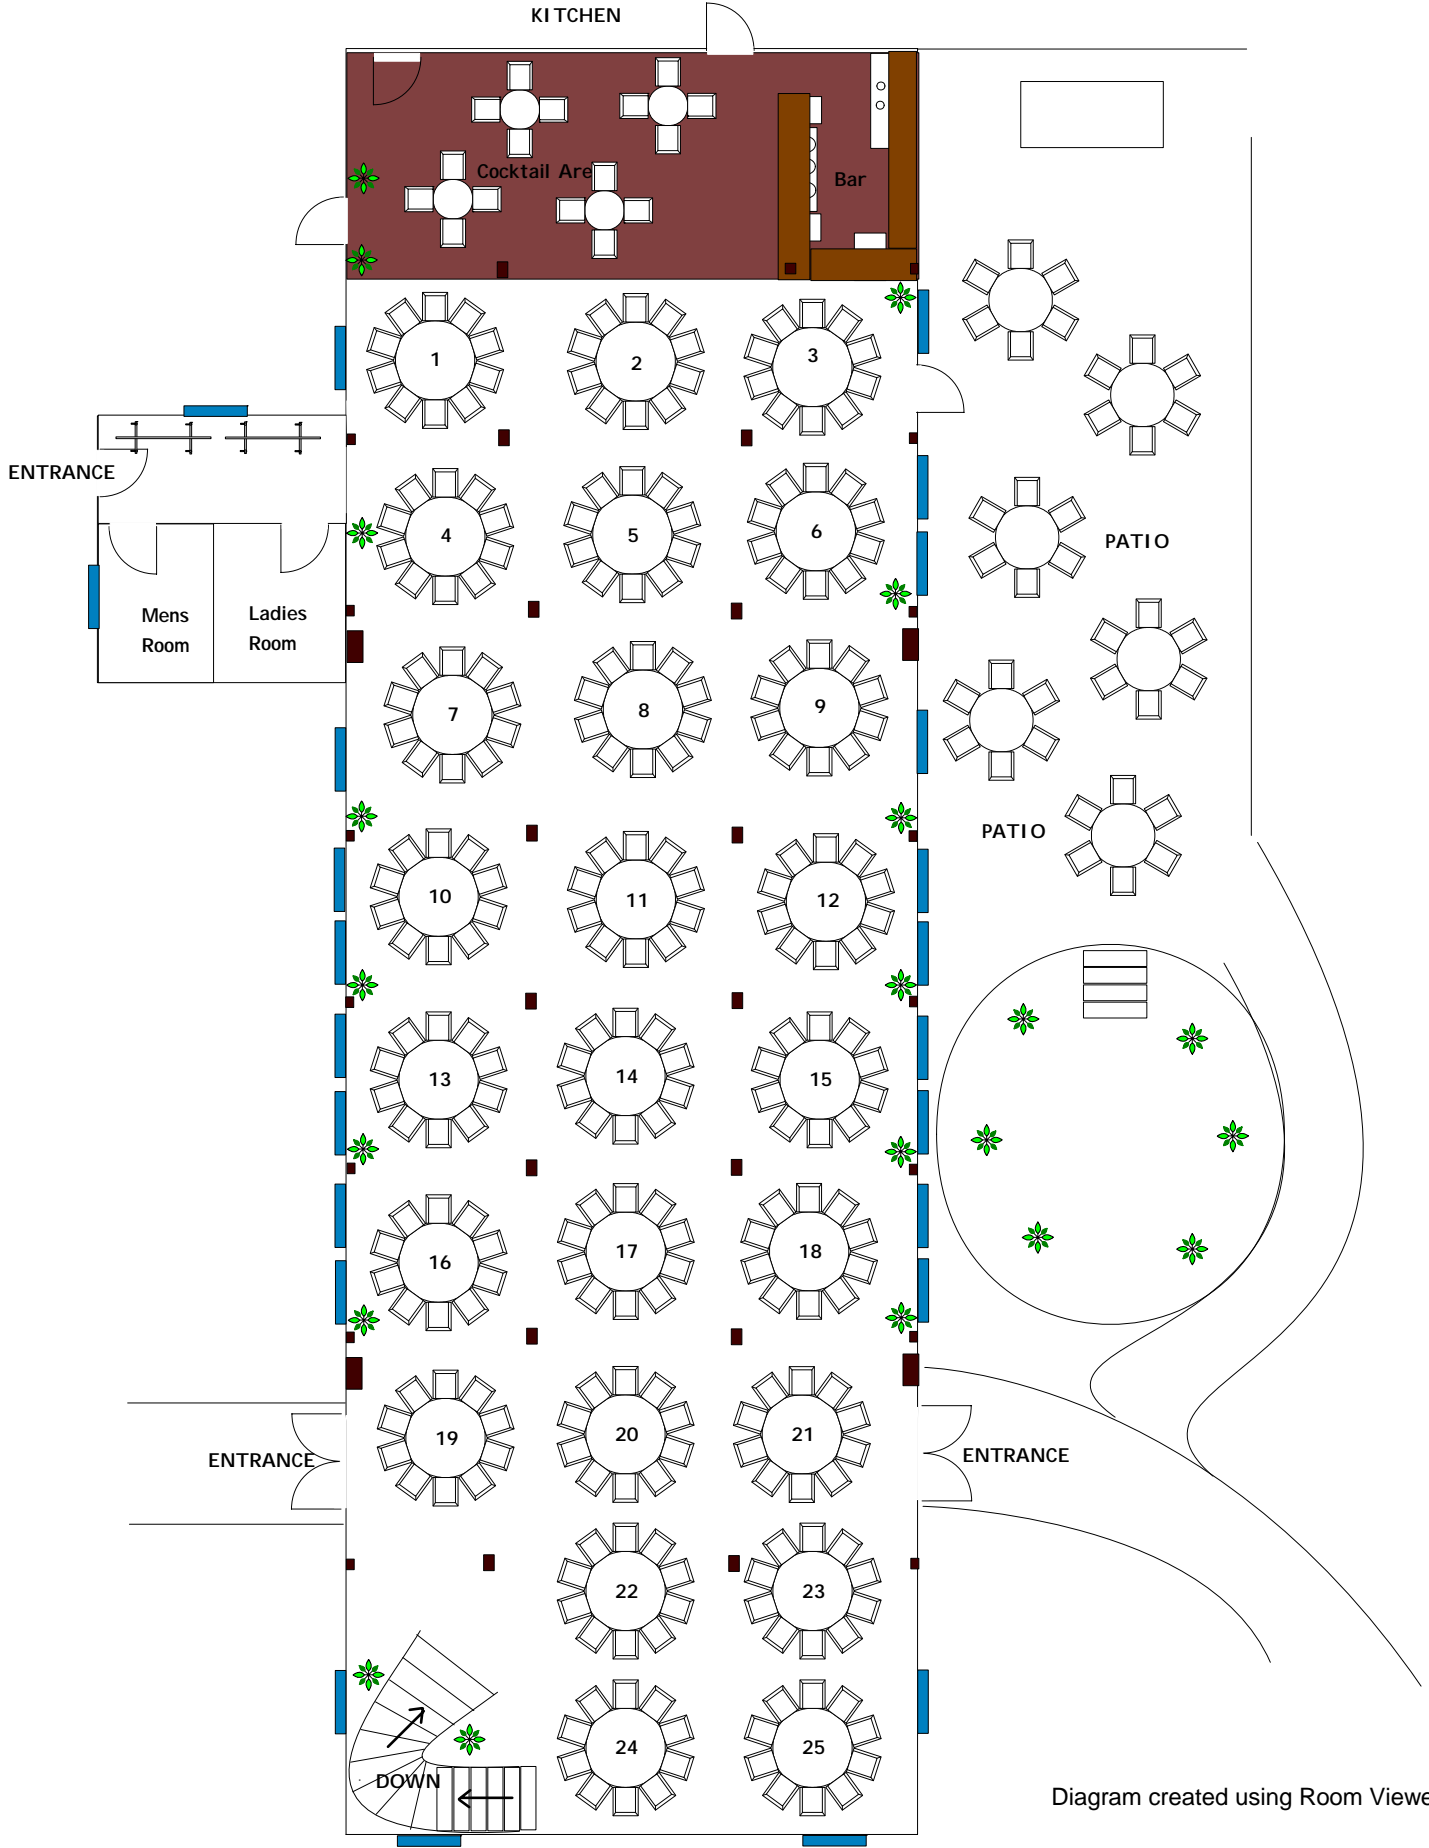

Client: Sample
Location: B&B/ Rainer's Gourmet Inc.
Room: Banquet Room
Prepared On: 10/05/04 17:36:34

Event Name: BANQUET Set Up
Date:
Time:
Prepared By: Rainer Mehalick

Client:
Location:
Room: Banquet Room
Prepared On: 10/05/04 18:33:21

Diagram created using Room Viewer®.

Client: Sample
Location: B&B/ Rainer's Gourmet Inc.
Room: Banquet Room
Prepared On: 10/05/04 17:52:19

Event Name: BANQUET Set Up 3
Date:
Time:
Prepared By: Rainer Mehalick

Diagram created using Room Viewer®.

Client: Sample
Location: B&B/ Rainer's Gourmet Inc.
Room: Banquet Room
Prepared On: 10/05/04 18:02:59

Event Name: BANQUET Set Up 4
Date:
Time:
Prepared By: Rainer Mehalick

Diagram created using Room Viewer®.