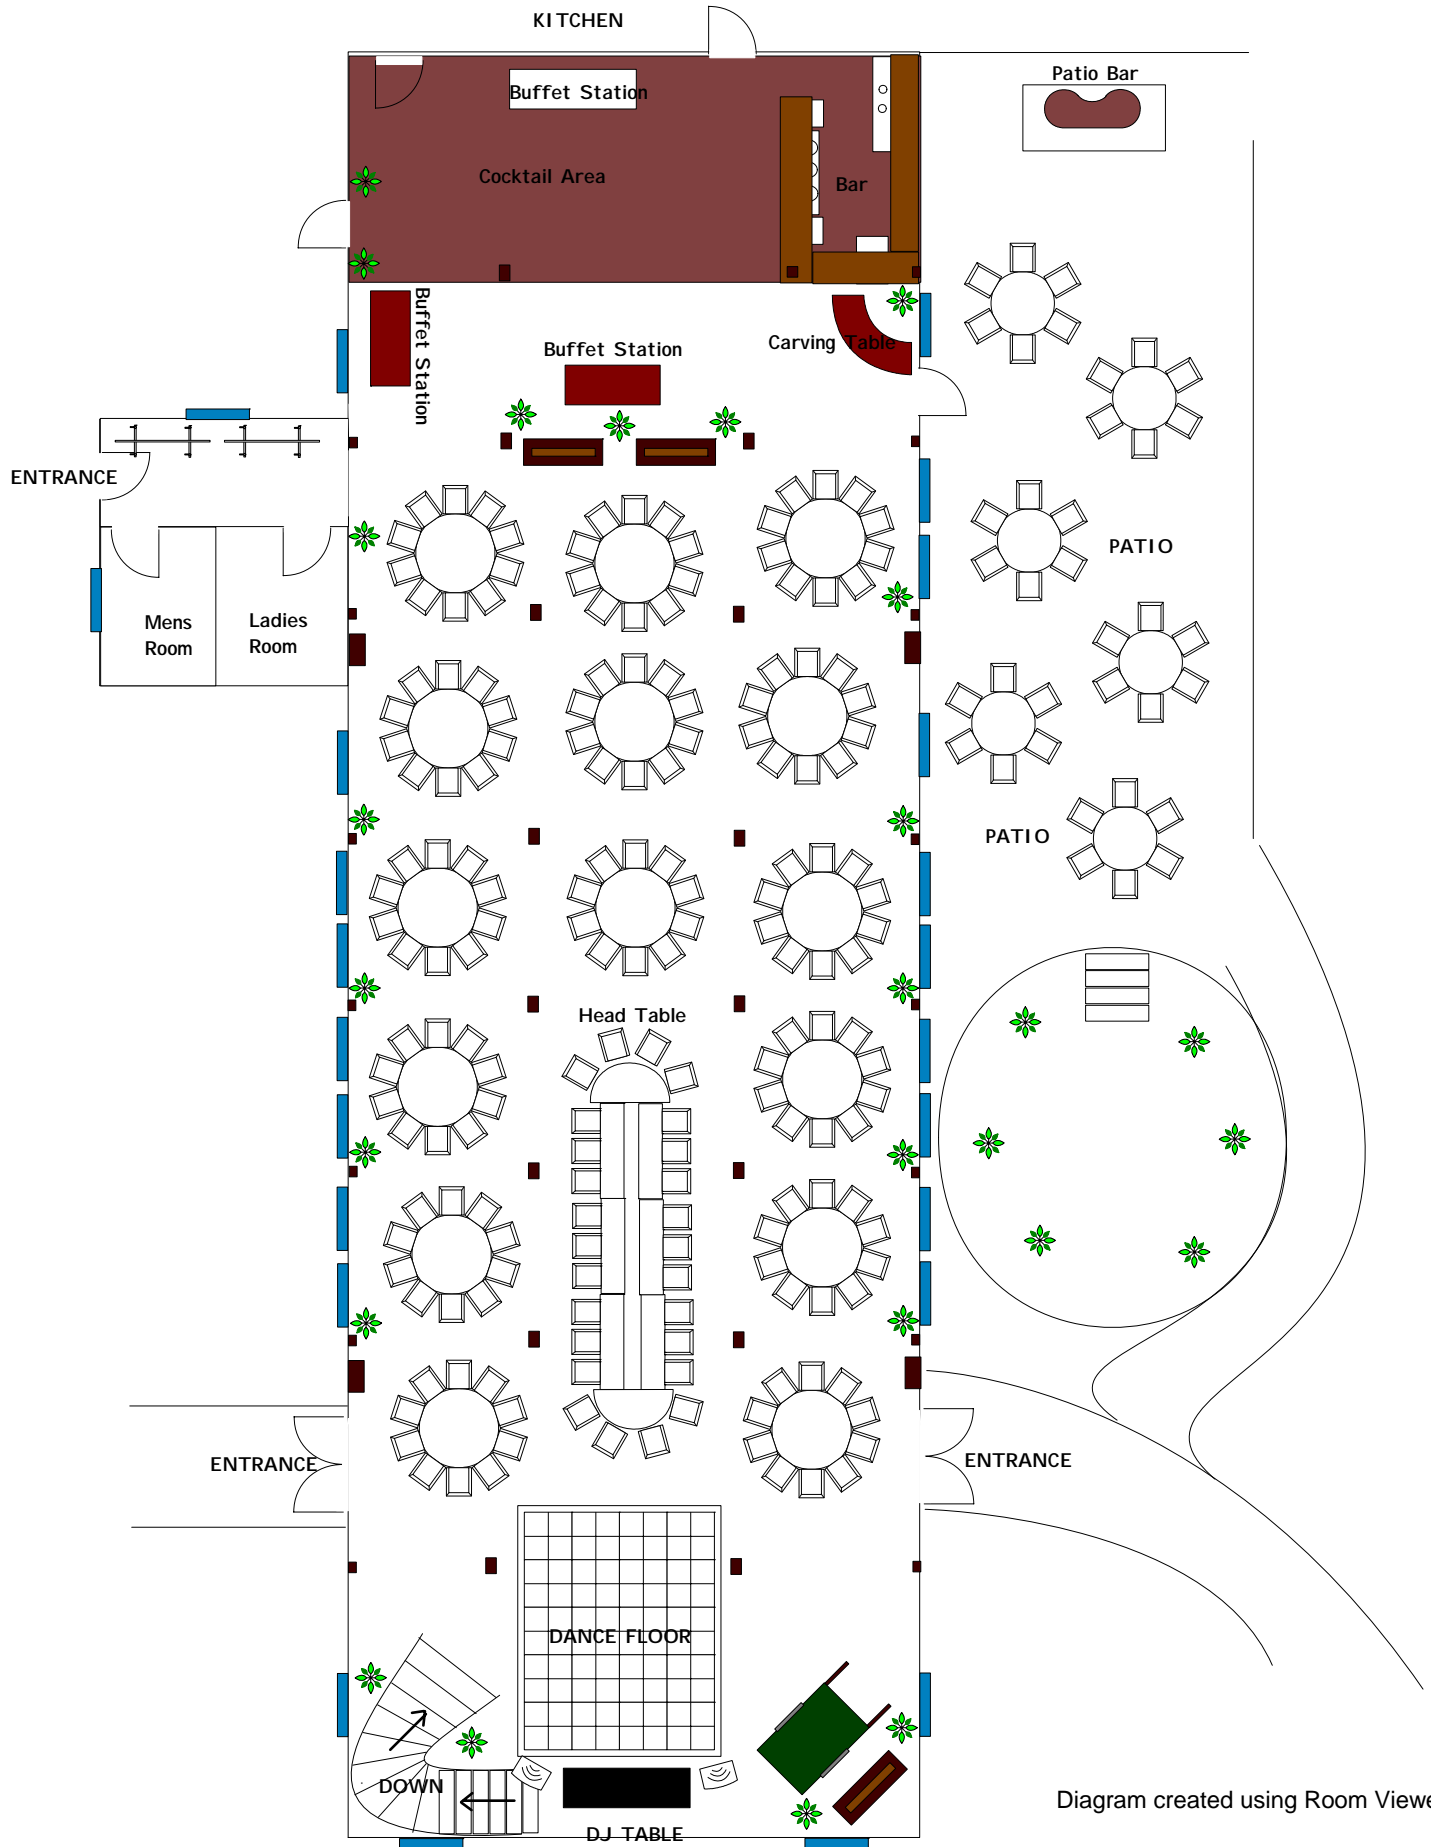

Diagram created using Room Viewer®.

Client: Sample
Location: B&B/ Rainer's Gourmet Inc.
Room: Banquet Room
Prepared On: 10/05/04 17:52:19

Event Name: BANQUET Set Up 3
Date:
Time:
Prepared By: Rainer Mehalick

Diagram created using Room Viewer®.

Client: Sample
Location: B&B/ Rainer's Gourmet Inc.
Room: Banquet Room
Prepared On: 10/05/04 18:02:59

Event Name: BANQUET Set Up 4
Date:
Time:
Prepared By: Rainer Mehalick

Diagram created using Room Viewer®.