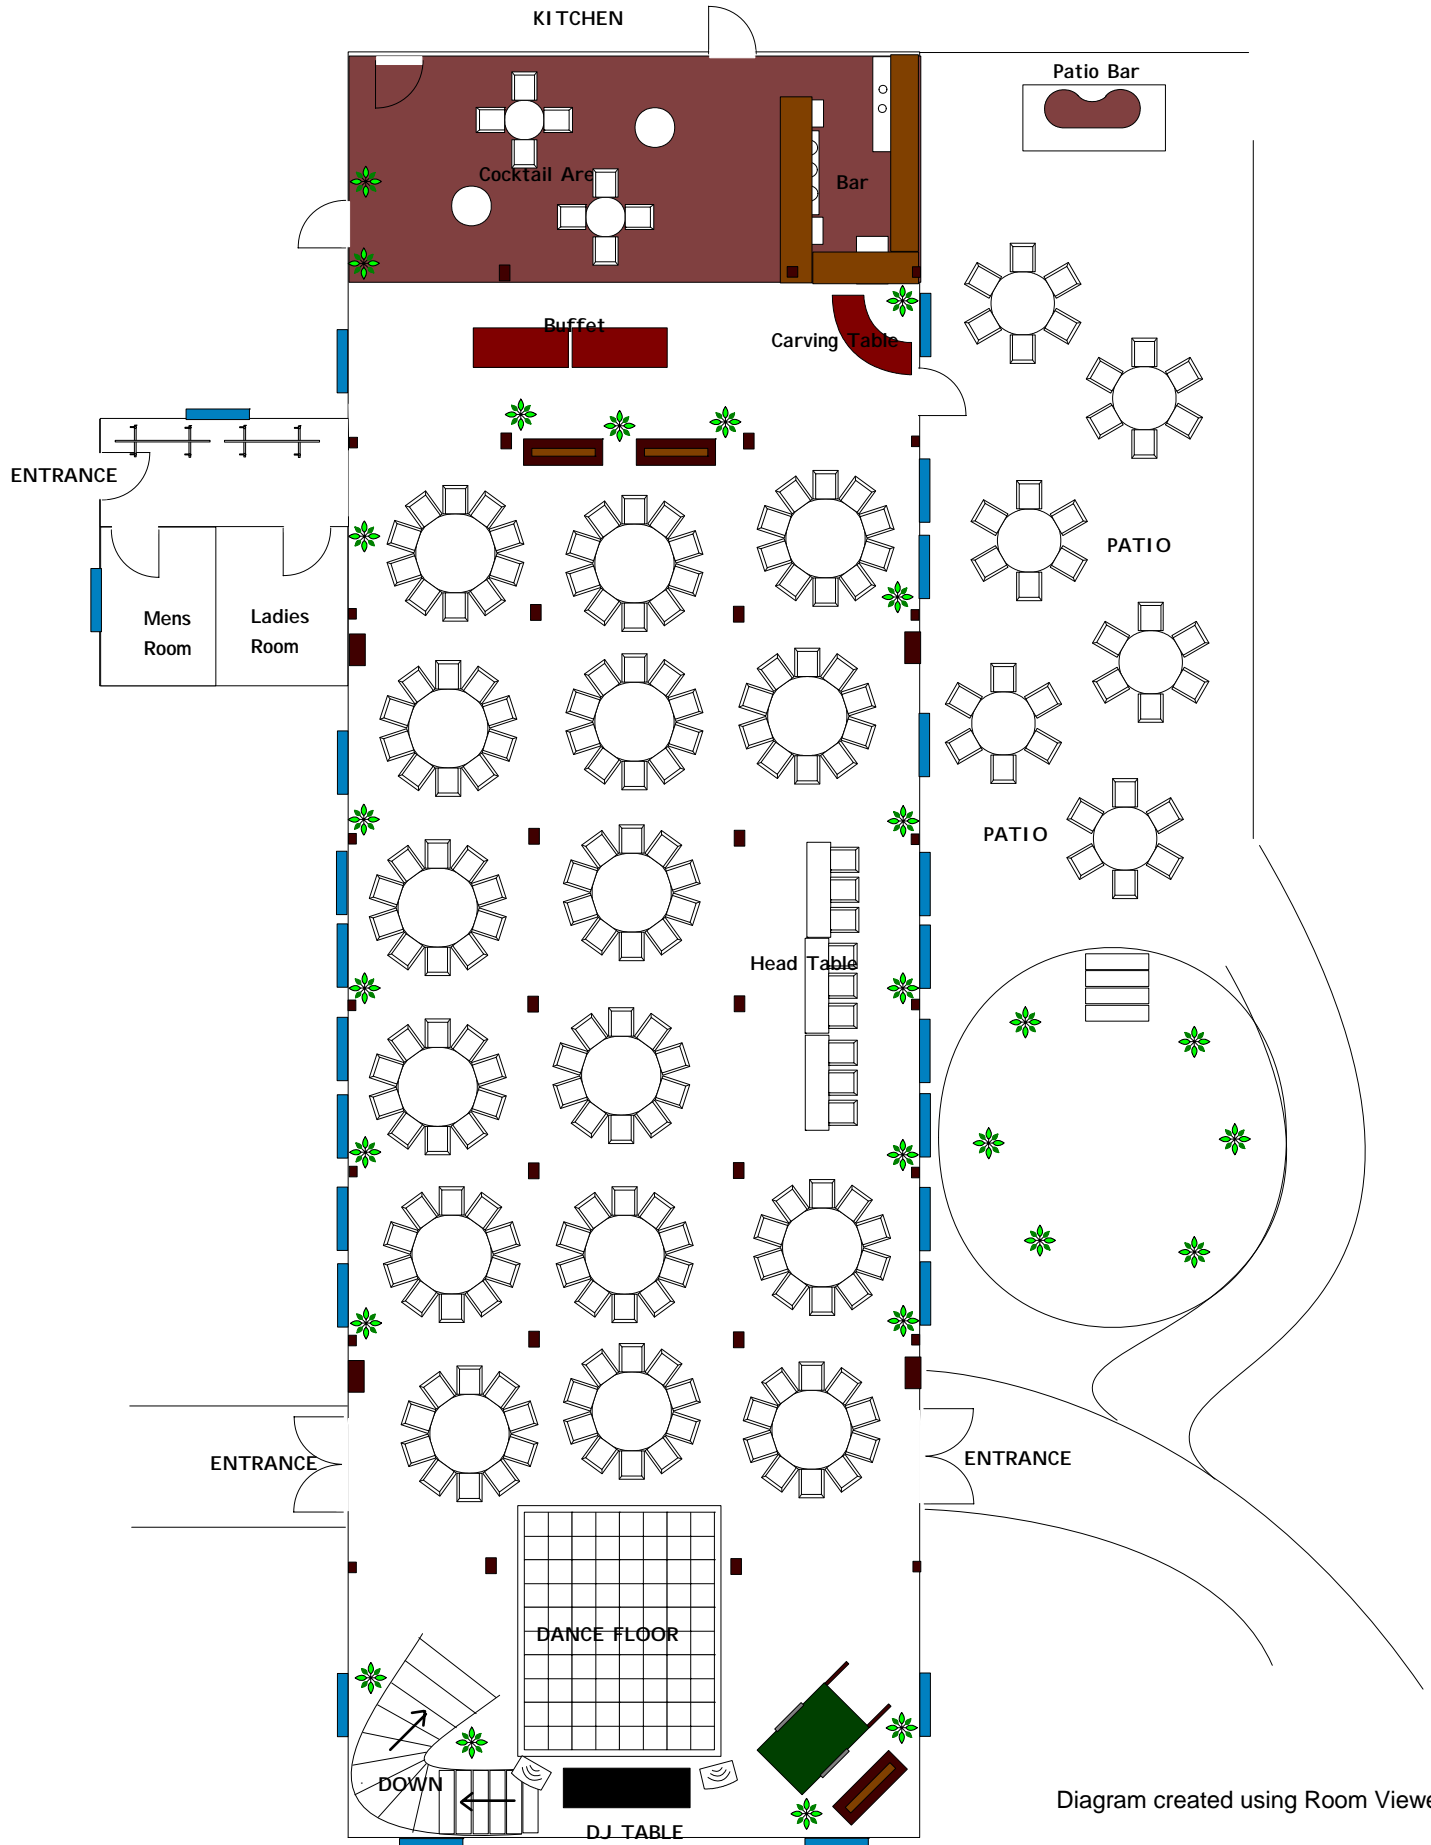

Diagram created using Room Viewer®.

Client: Sample
Location: B&B/ Rainer's Gourmet Inc.
Room: Banquet Room
Prepared On: 10/05/04 17:52:19

Event Name: BANQUET Set Up 3
Date:
Time:
Prepared By: Rainer Mehalick

Diagram created using Room Viewer®.

Client: Sample
Location: B&B/ Rainer's Gourmet Inc.
Room: Banquet Room
Prepared On: 10/05/04 18:02:59

Event Name: BANQUET Set Up 4
Date:
Time:
Prepared By: Rainer Mehalick

Diagram created using Room Viewer®.