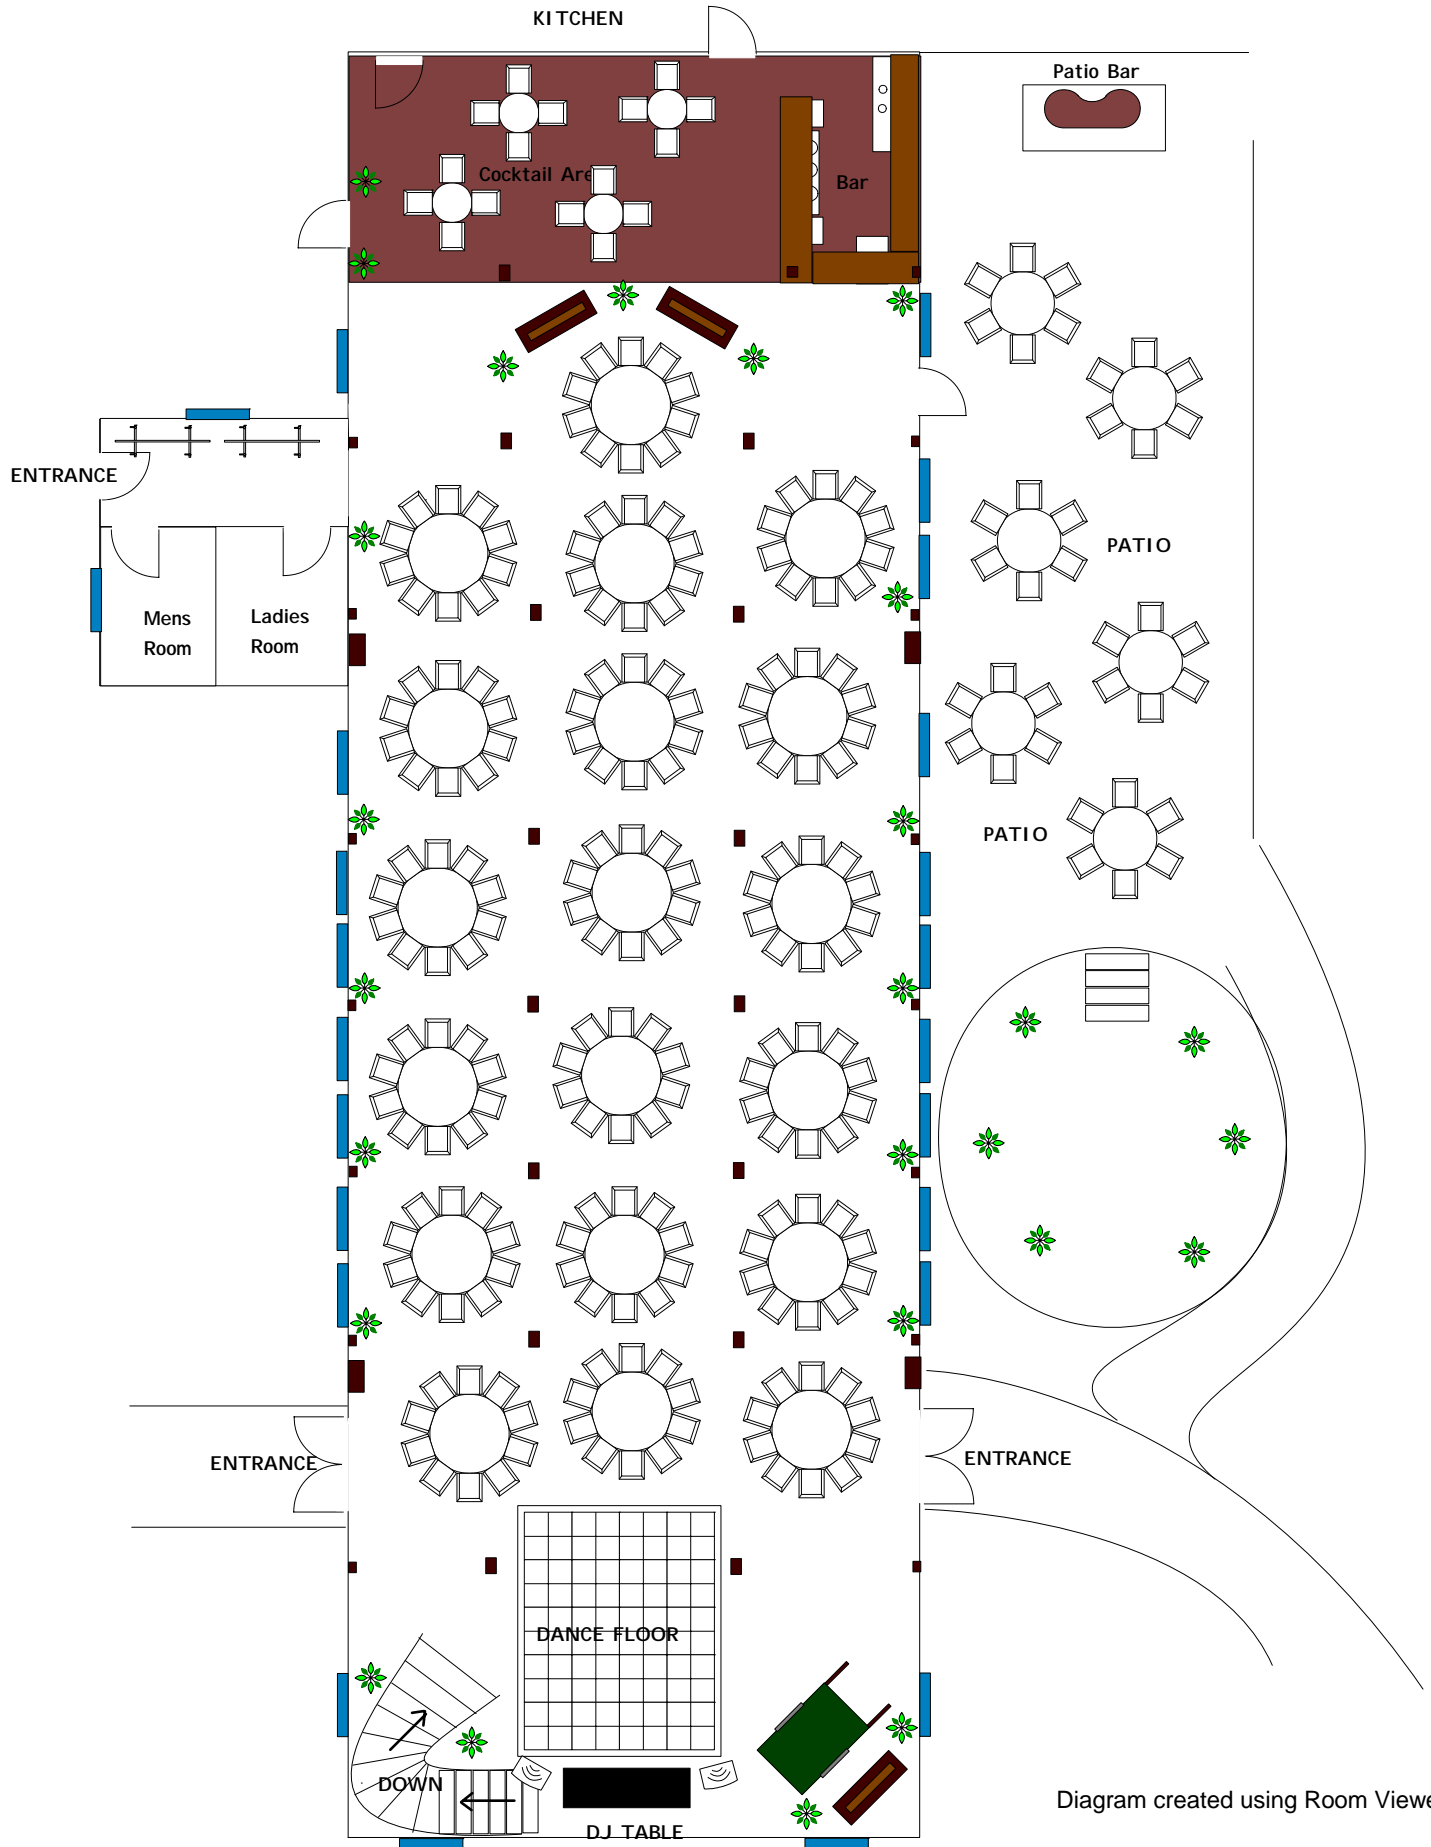

Event Name:
Date:
Time:
Prepared By: Rainer Mehalick

Client: Sample
Location: B&B/ Rainer's Gourmet Inc.
Room: Banquet Room
Prepared On: 10/05/04 17:44:39

Event Name: BANQUET Set Up 2
Date:
Time:
Prepared By: Rainer Mehalick

Diagram created using Room Viewer®.

Client: Sample
Location: B&B/ Rainer's Gourmet Inc.
Room: Banquet Room
Prepared On: 10/05/04 17:52:19

Event Name: BANQUET Set Up 3
Date:
Time:
Prepared By: Rainer Mehalick

Diagram created using Room Viewer®.

Client: Sample
Location: B&B/ Rainer's Gourmet Inc.
Room: Banquet Room
Prepared On: 10/05/04 18:02:59

Event Name: BANQUET Set Up 4
Date:
Time:
Prepared By: Rainer Mehalick

Diagram created using Room Viewer®.