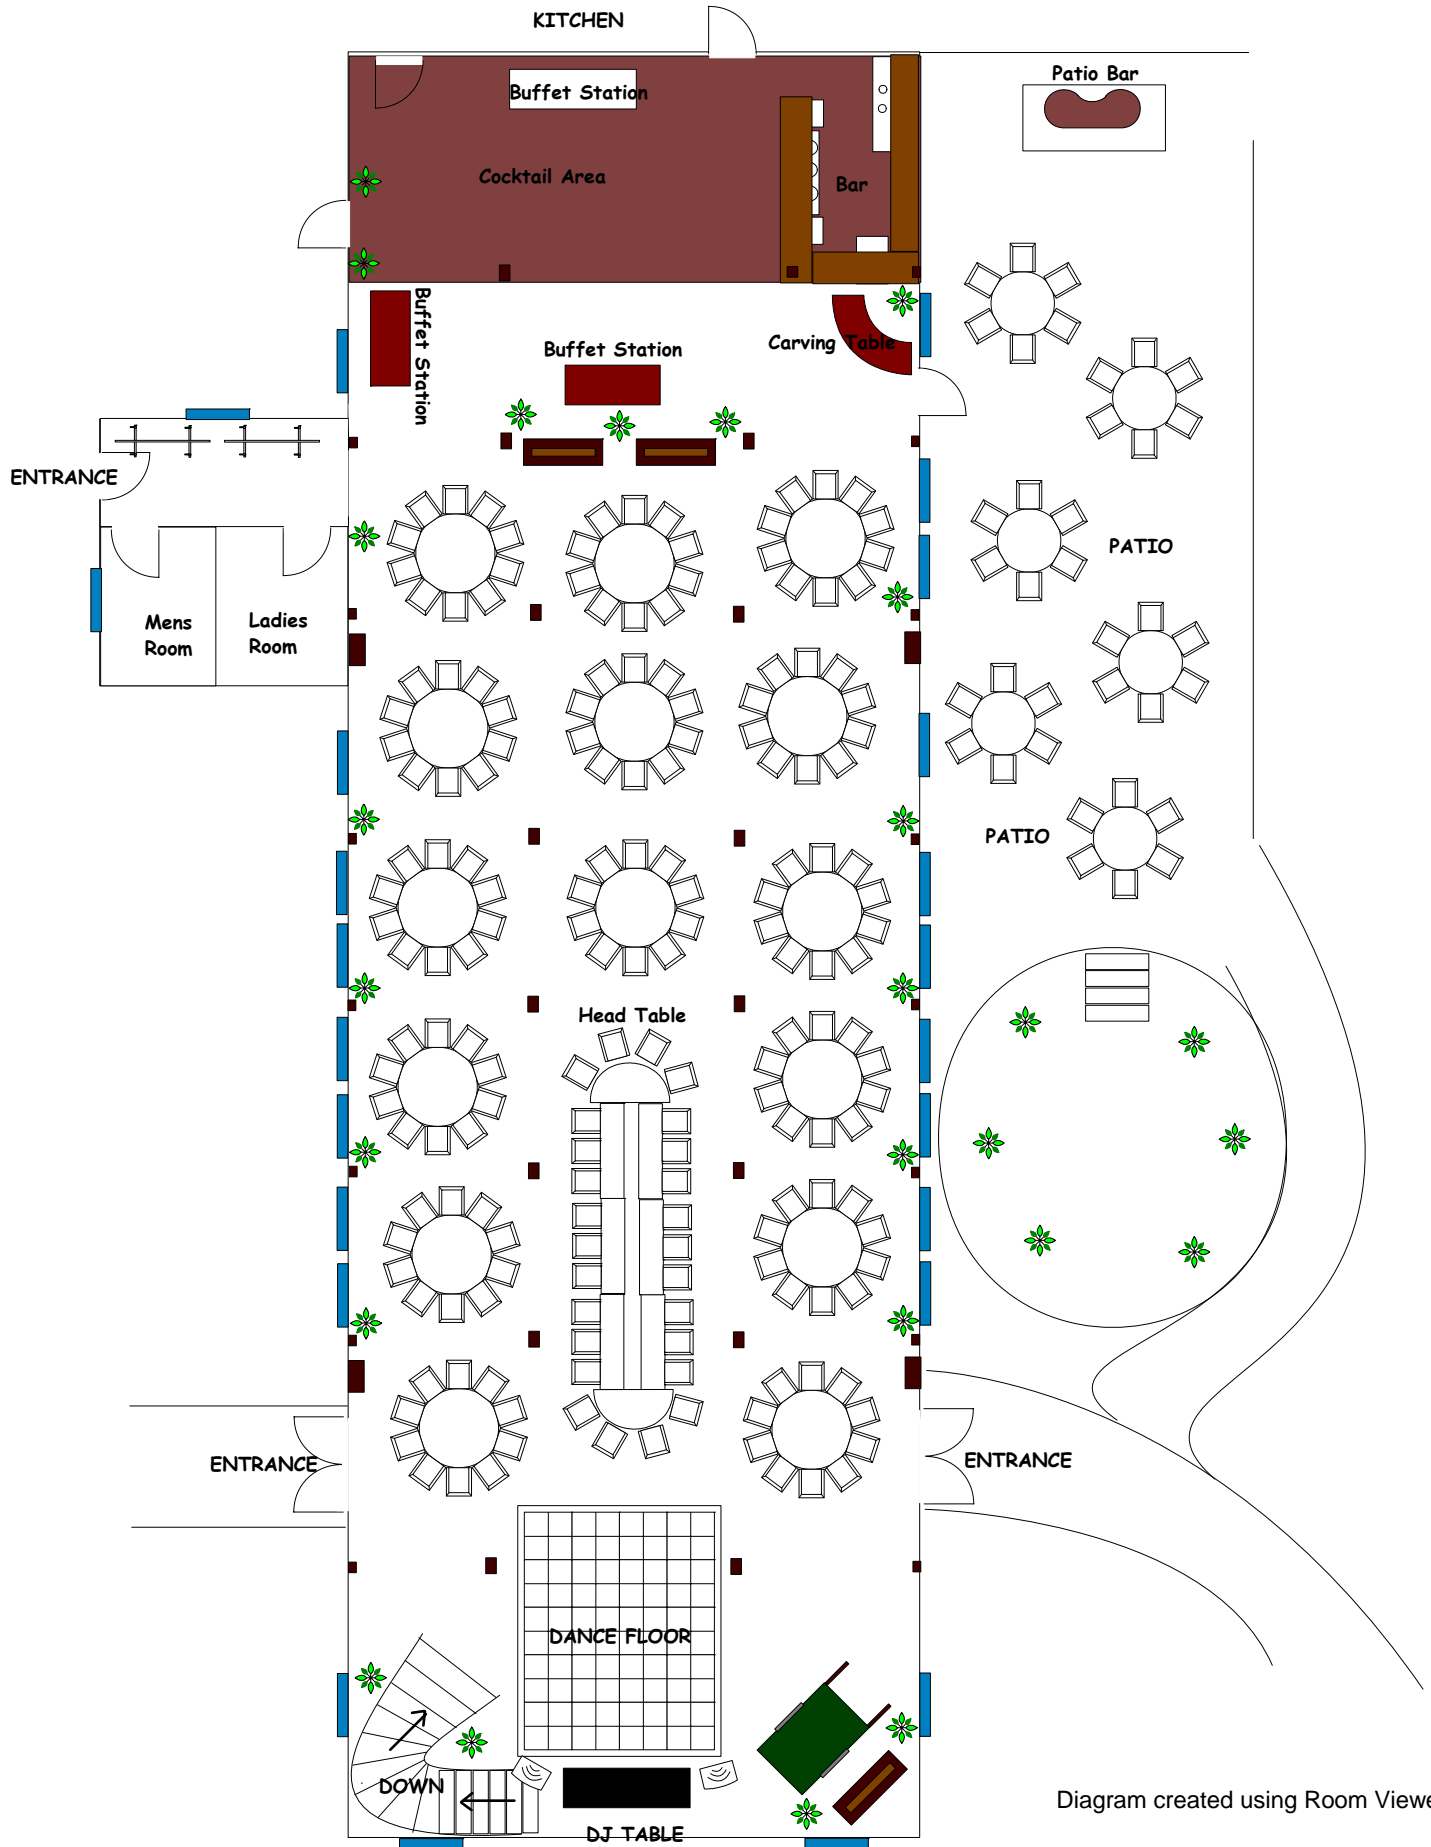

Diagram created using Room Viewer®.

Client: Sample
Location: B&B/ Rainer's Gourmet Inc.
Room: Banquet Room
Prepared On: 10/05/04 17:52:19

Event Name: BANQUET Set Up 3
Date:
Time:
Prepared By: Rainer Mehalick

Diagram created using Room Viewer®.

Client: Sample
Location: B&B/ Rainer's Gourmet Inc.
Room: Banquet Room
Prepared On: 10/05/04 18:02:59

Event Name: BANQUET Set Up 4
Date:
Time:
Prepared By: Rainer Mehalick

Diagram created using Room Viewer®.