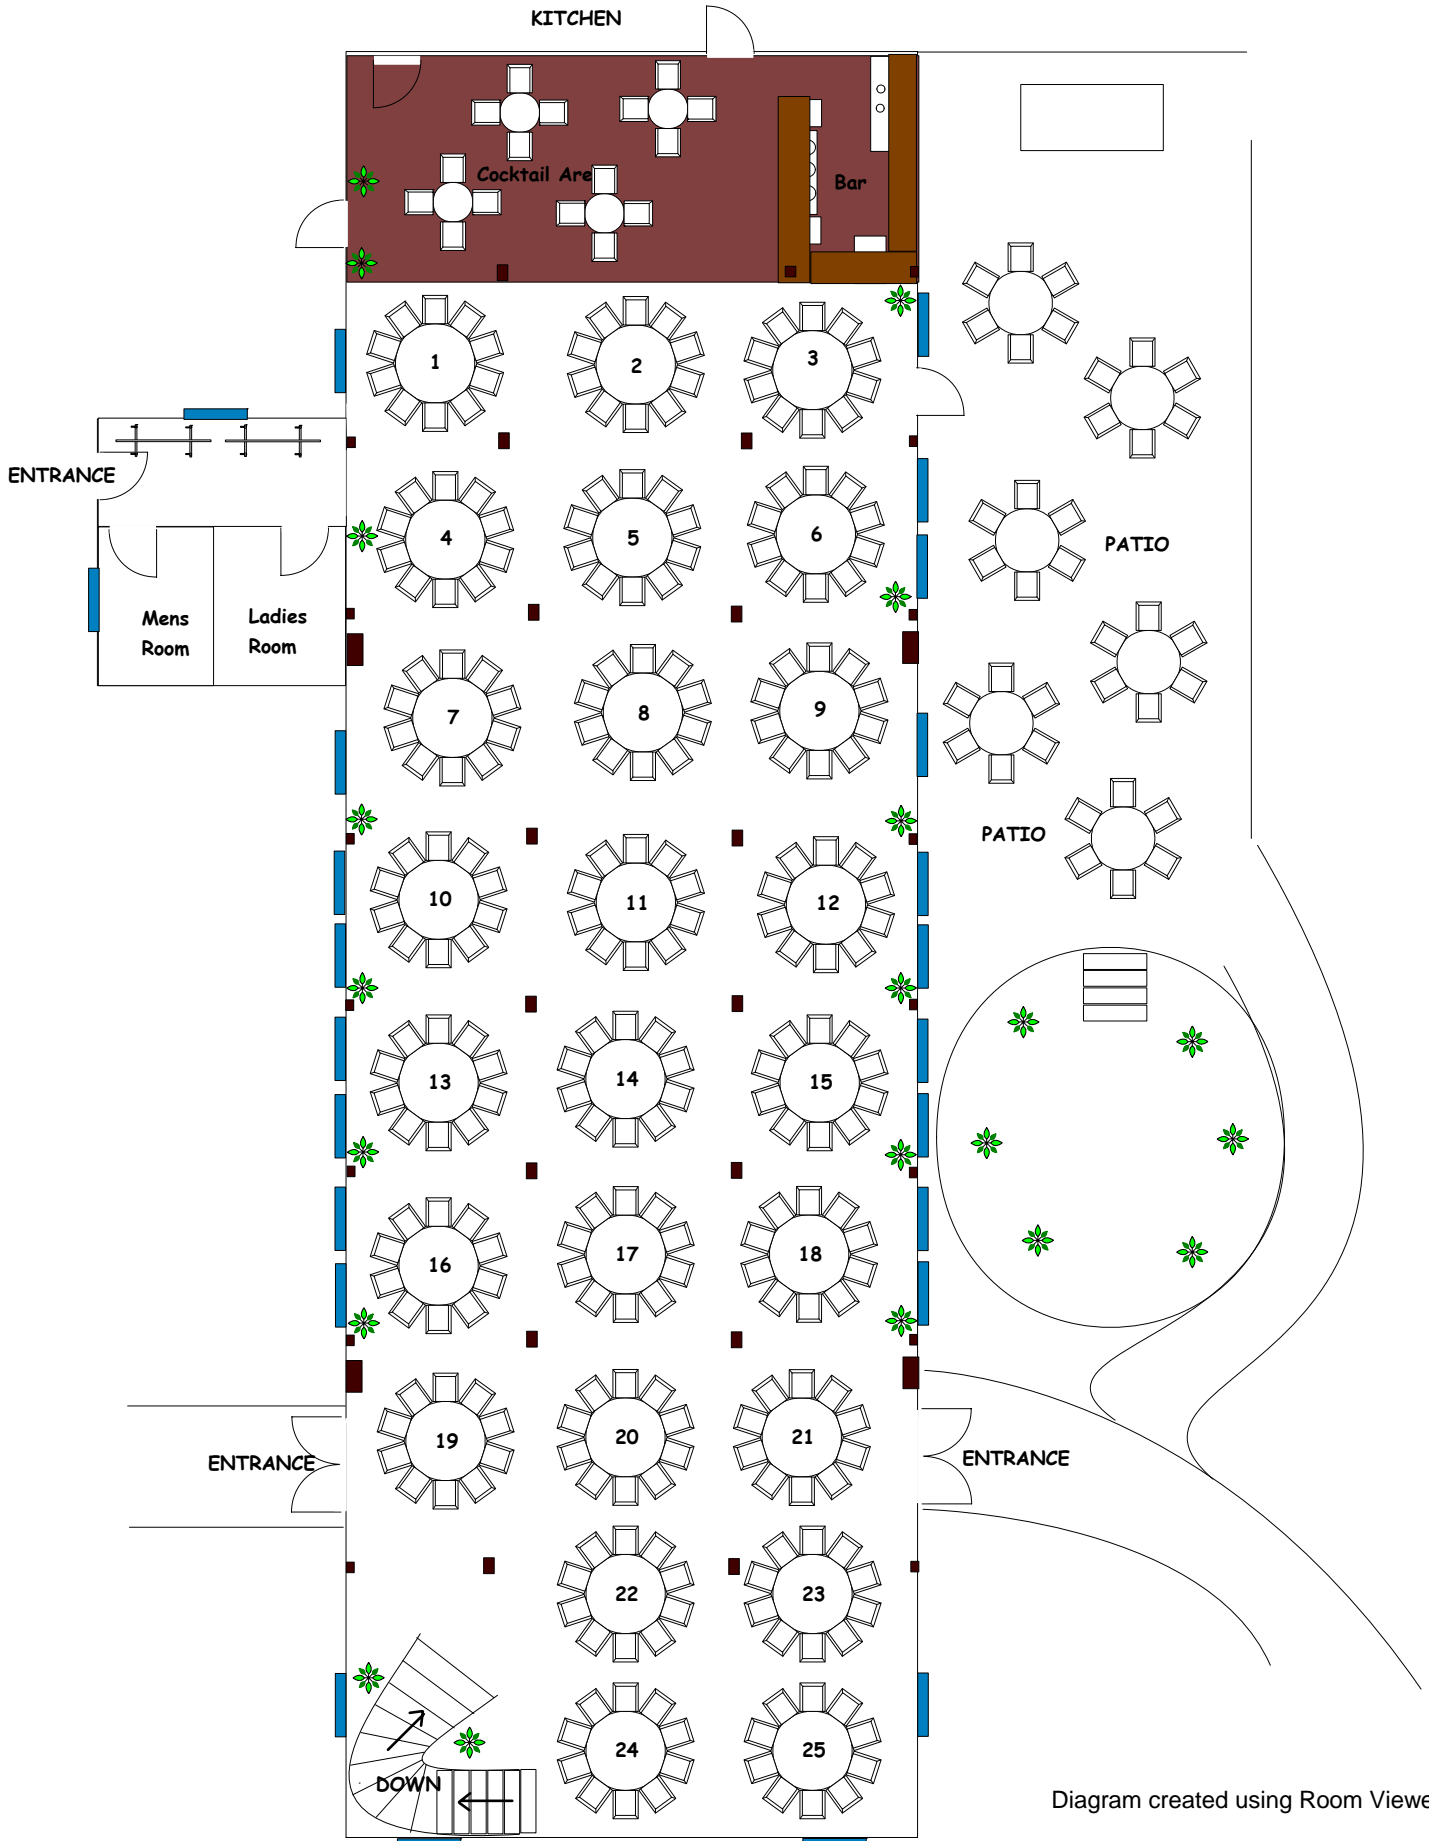

Client: Sample
Location: B&B/ Rainer's Gourmet Inc.
Room: Banquet Room
Prepared On: 10/05/04 17:36:34

Event Name: BANQUET Set Up
Date:
Time:
Prepared By: Rainer Mehalick

Client:
Location:
Room: Banquet Room
Prepared On: 10/05/04 18:33:21

Diagram created using Room Viewer®.

Client: Sample
Location: B&B/ Rainer's Gourmet Inc.
Room: Banquet Room
Prepared On: 10/05/04 17:52:19

Event Name: BANQUET Set Up 3
Date:
Time:
Prepared By: Rainer Mehalick

Diagram created using Room Viewer®.

Client: Sample
Location: B&B/ Rainer's Gourmet Inc.
Room: Banquet Room
Prepared On: 10/05/04 18:02:59

Event Name: BANQUET Set Up 4
Date:
Time:
Prepared By: Rainer Mehalick

Diagram created using Room Viewer®.