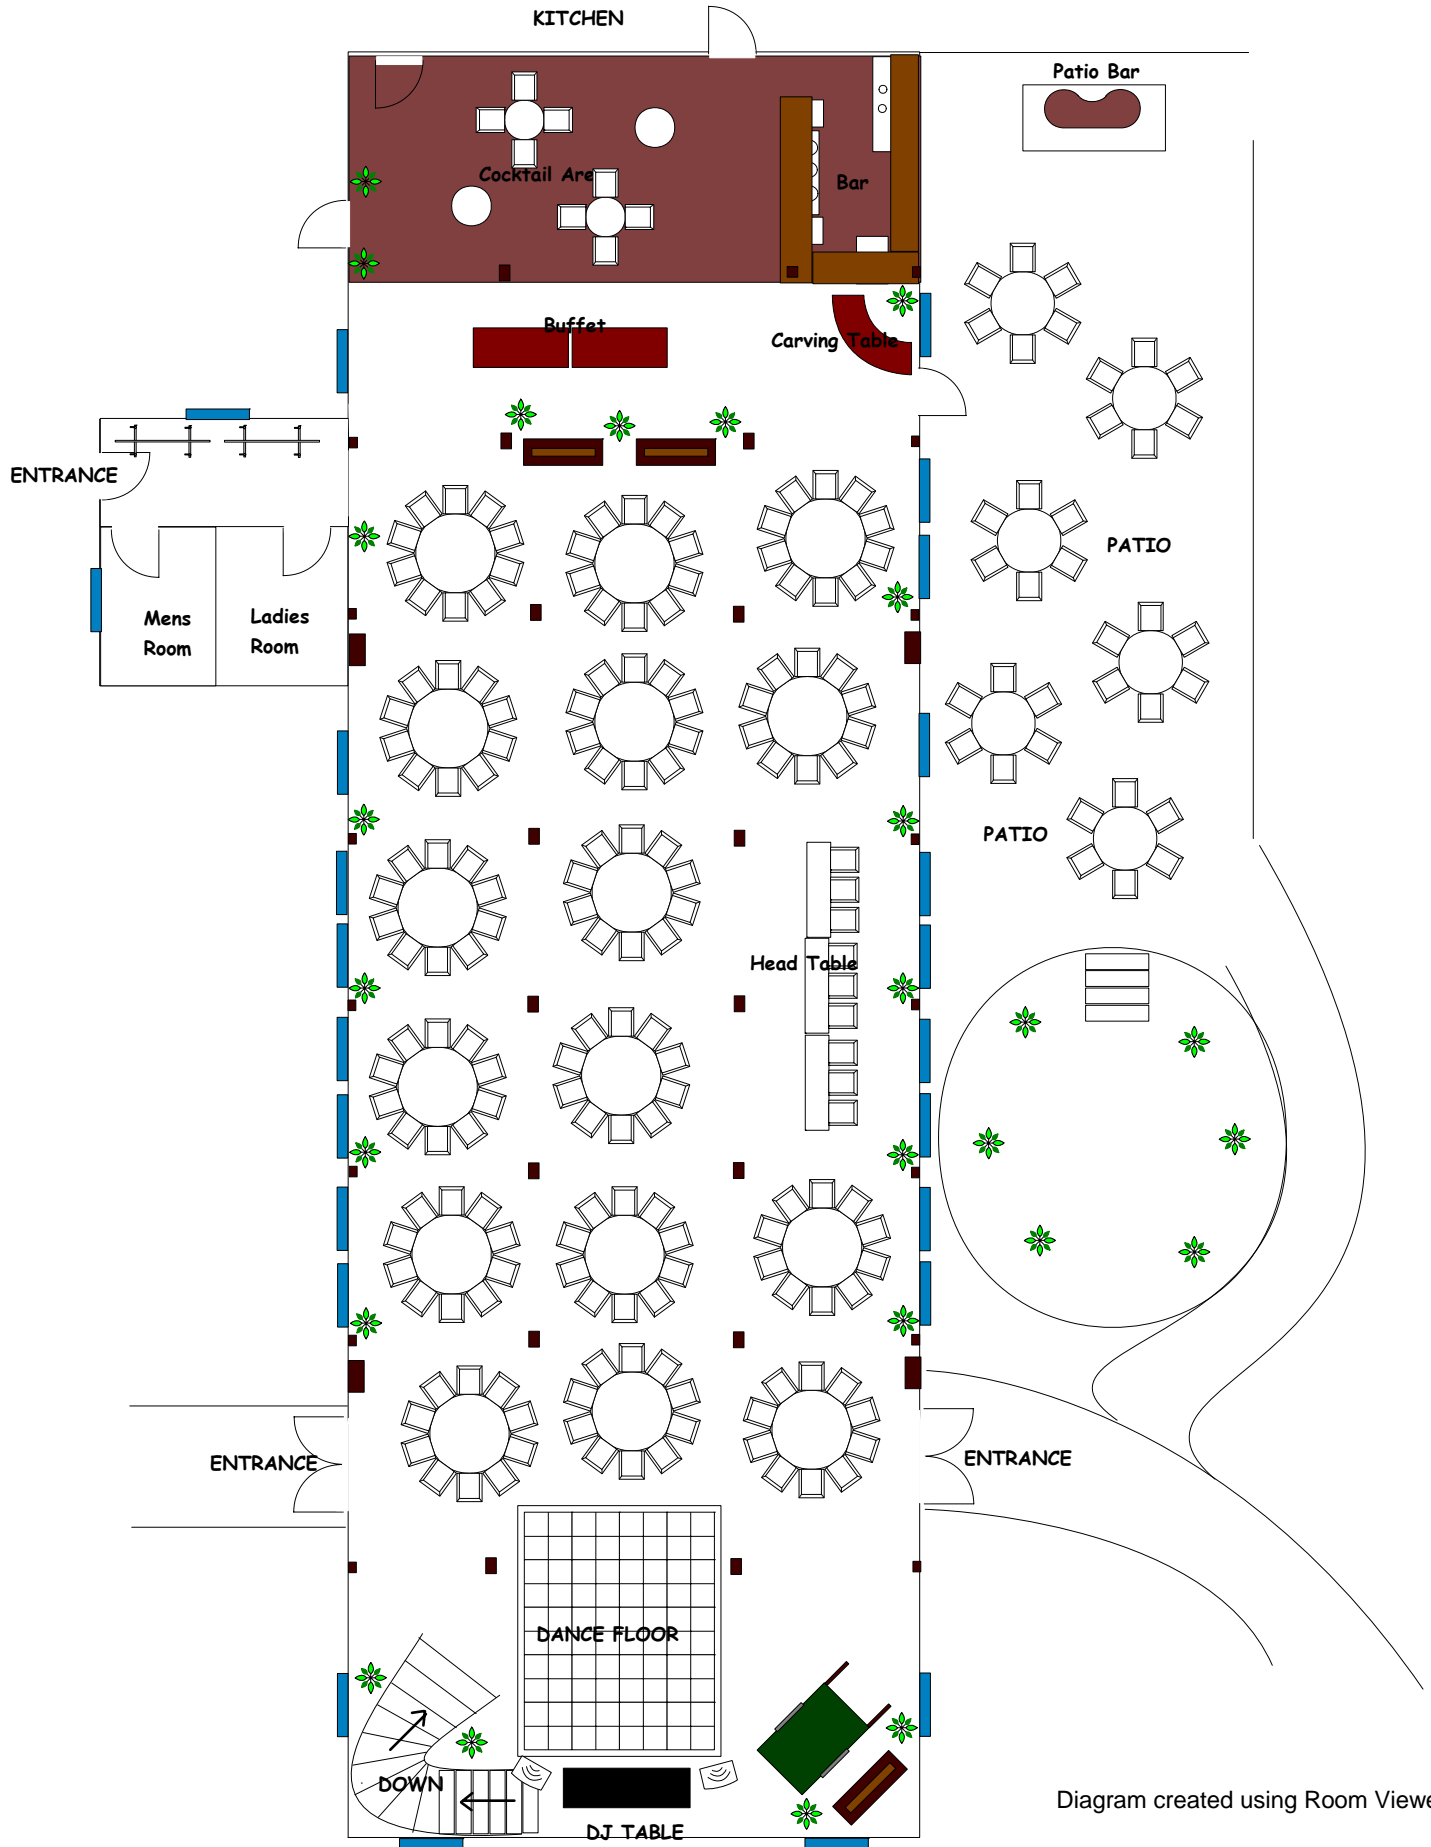

Diagram created using Room Viewer®.

Client: Sample
Location: B&B/ Rainer's Gourmet Inc.
Room: Banquet Room
Prepared On: 10/05/04 17:52:19

Event Name: BANQUET Set Up 3
Date:
Time:
Prepared By: Rainer Mehalick

Diagram created using Room Viewer®.

Client: Sample
Location: B&B/ Rainer's Gourmet Inc.
Room: Banquet Room
Prepared On: 10/05/04 18:02:59

Event Name: BANQUET Set Up 4
Date:
Time:
Prepared By: Rainer Mehalick

Diagram created using Room Viewer®.