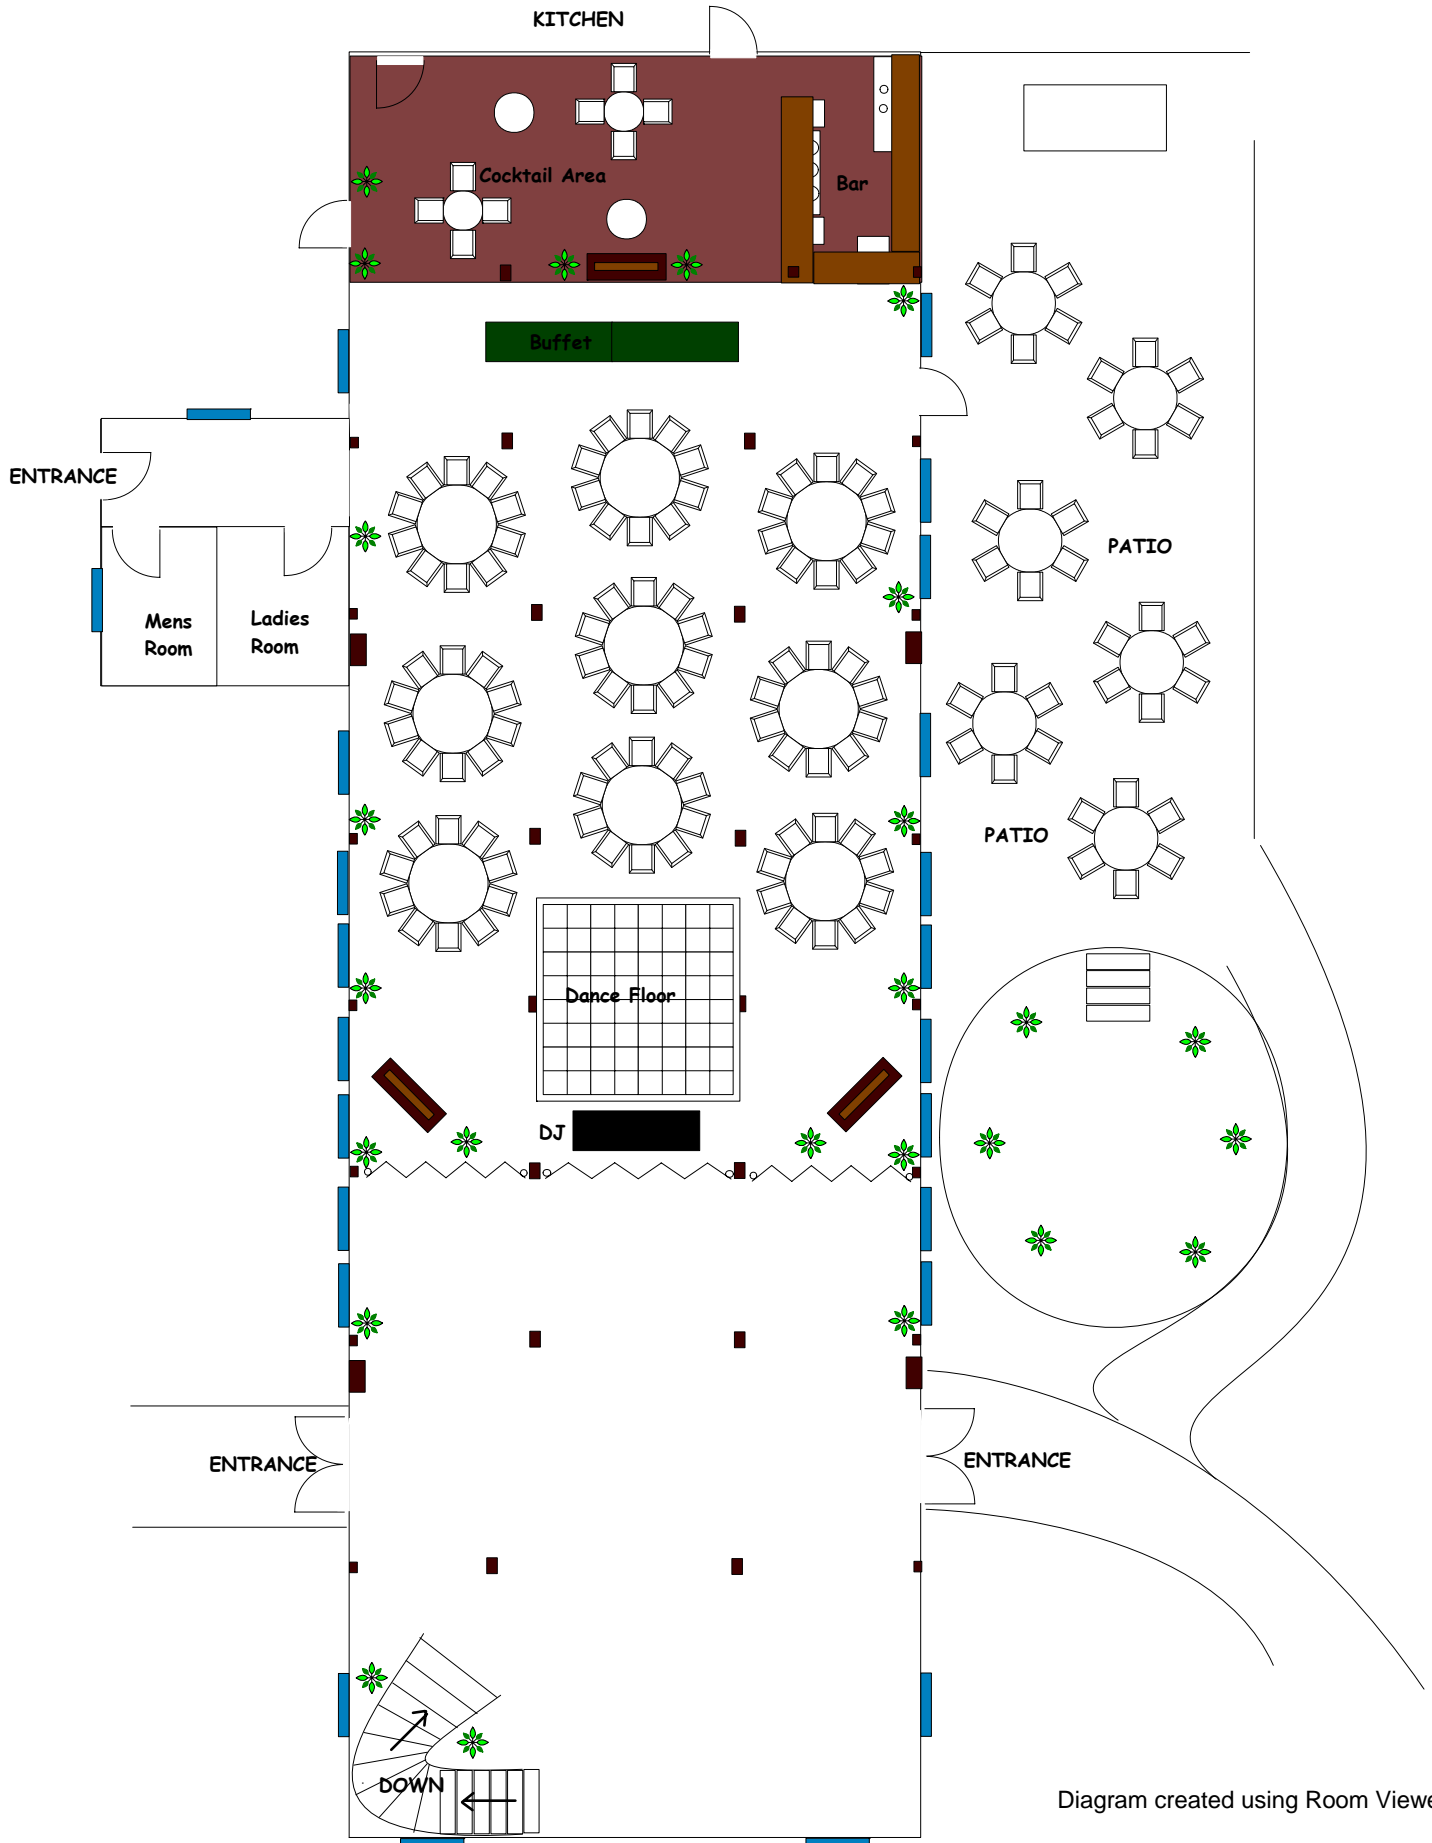

Client:
Location:
Room: Banquet Room
Prepared On: 10/05/04 18:33:21

Event Name:
Date:
Time:
Prepared By: Rainer Mehalick