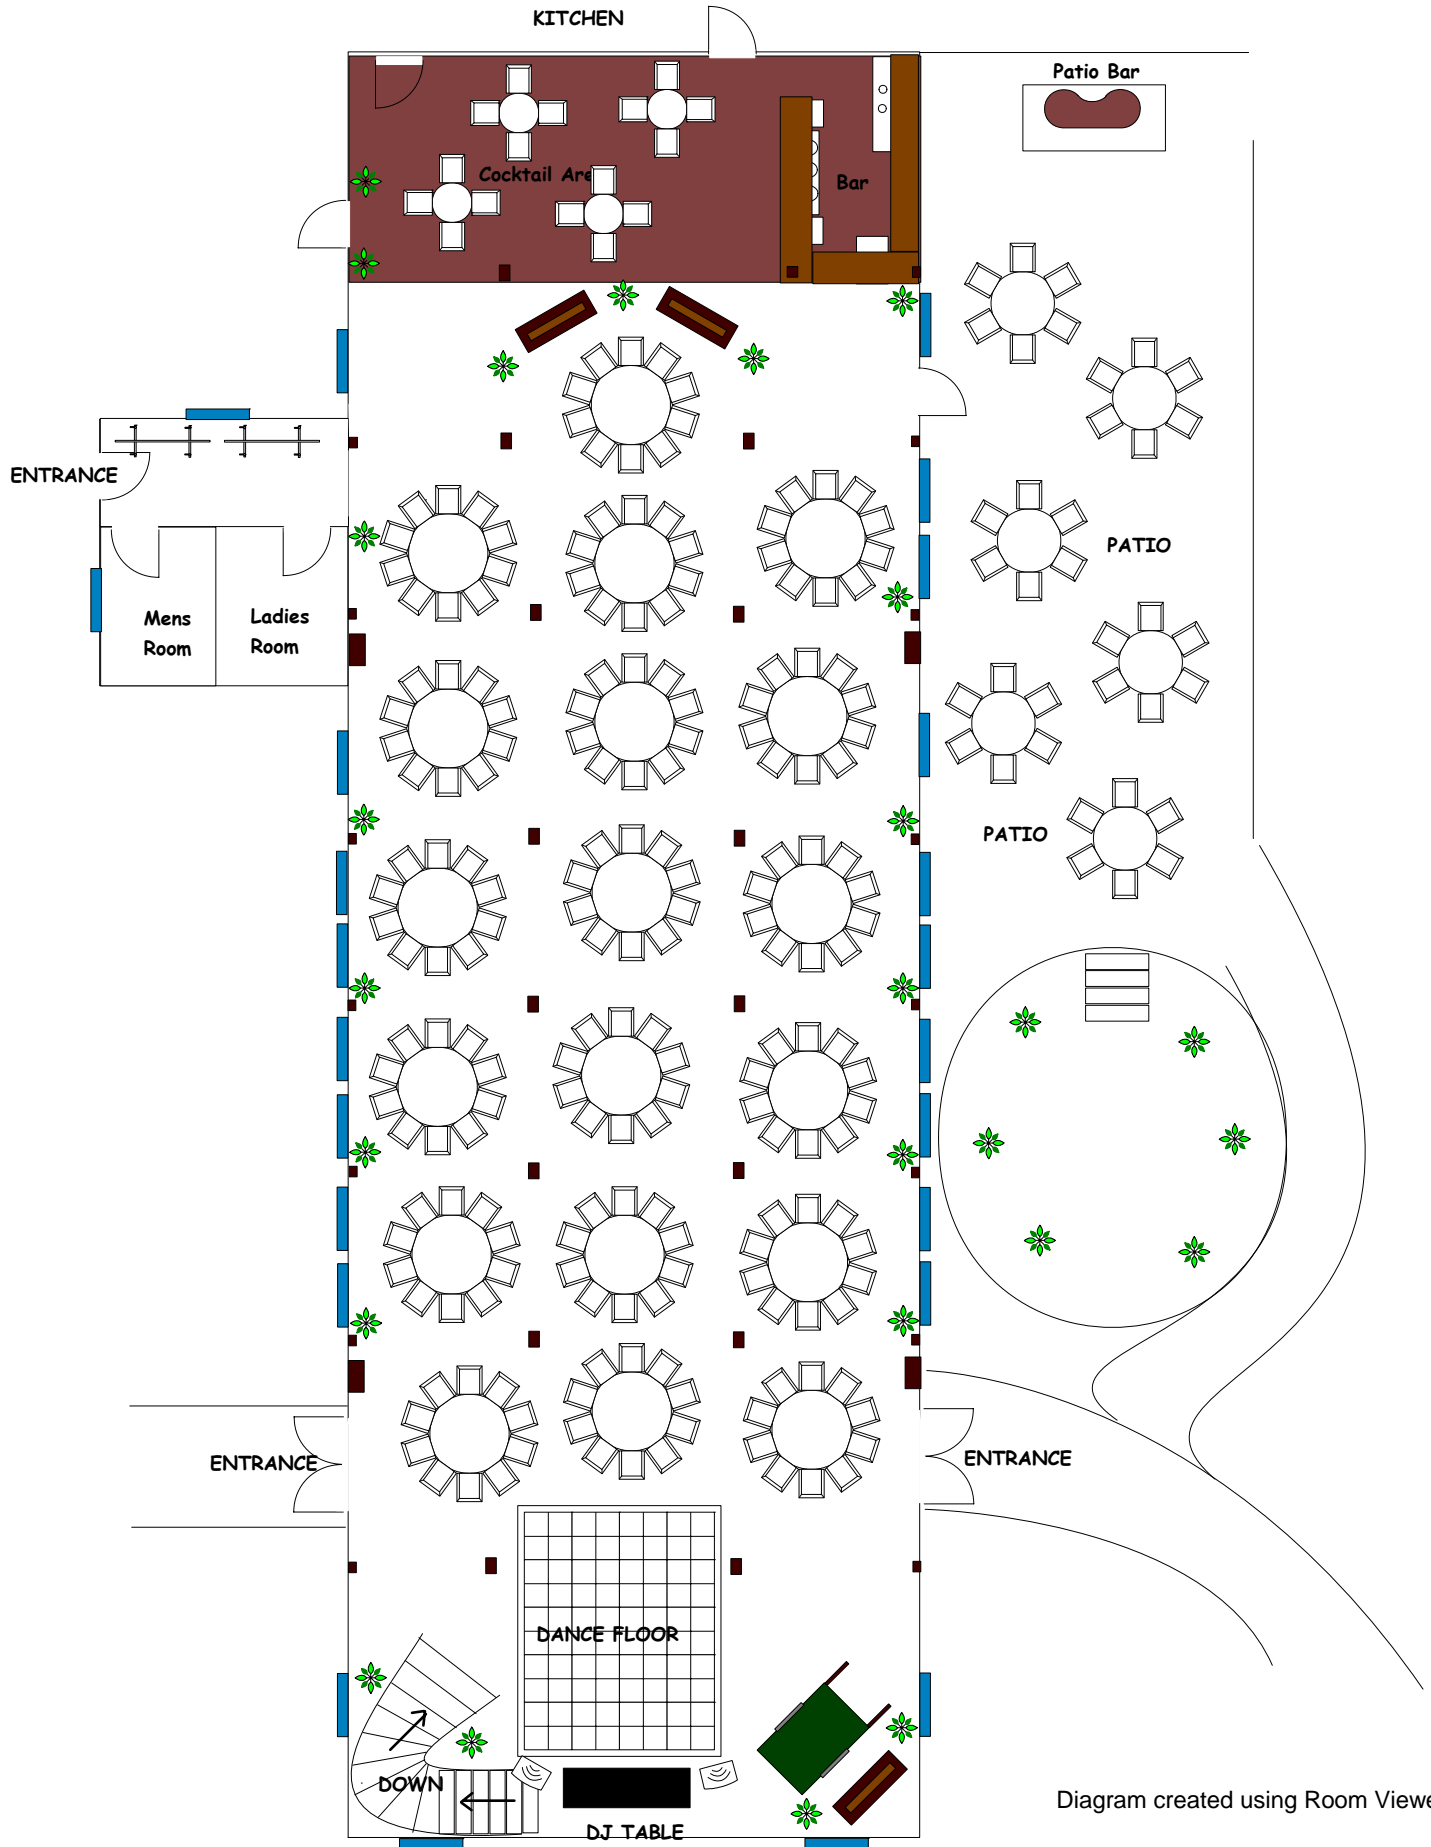

Event Name:
Date:
Time:
Prepared By: Rainer Mehalick

Client: Sample
Location: B&B/ Rainer's Gourmet Inc.
Room: Banquet Room
Prepared On: 10/05/04 17:44:39

Event Name: BANQUET Set Up 2
Date:
Time:
Prepared By: Rainer Mehalick

Diagram created using Room Viewer®.

Client: Sample
Location: B&B/ Rainer's Gourmet Inc.
Room: Banquet Room
Prepared On: 10/05/04 17:52:19

Event Name: BANQUET Set Up 3
Date:
Time:
Prepared By: Rainer Mehalick

Diagram created using Room Viewer®.

Client: Sample
Location: B&B/ Rainer's Gourmet Inc.
Room: Banquet Room
Prepared On: 10/05/04 18:02:59

Event Name: BANQUET Set Up 4
Date:
Time:
Prepared By: Rainer Mehalick

Diagram created using Room Viewer®.